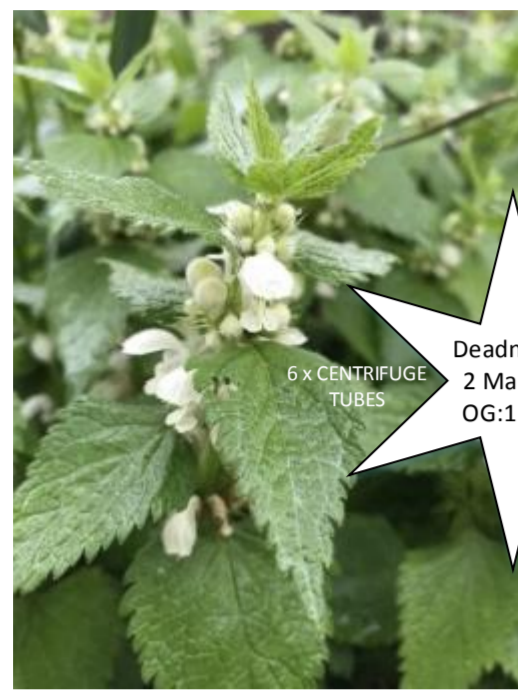

Deadnettle
2 May 18
OG:1.030
6x CENTRIFUGE TUBES

16 May 18
White furry mould

250ML LAB BOTTLE
16 May 18
OG 1035
acidified DME
pH4.2

12 Jun 18
Aroma: Cheesy
BINNED

The acidification, with Lactol, seemed to inhibit the yeast. Possibly dumped samples I could have revived

Dandelion
2 May 18
OG:1.030